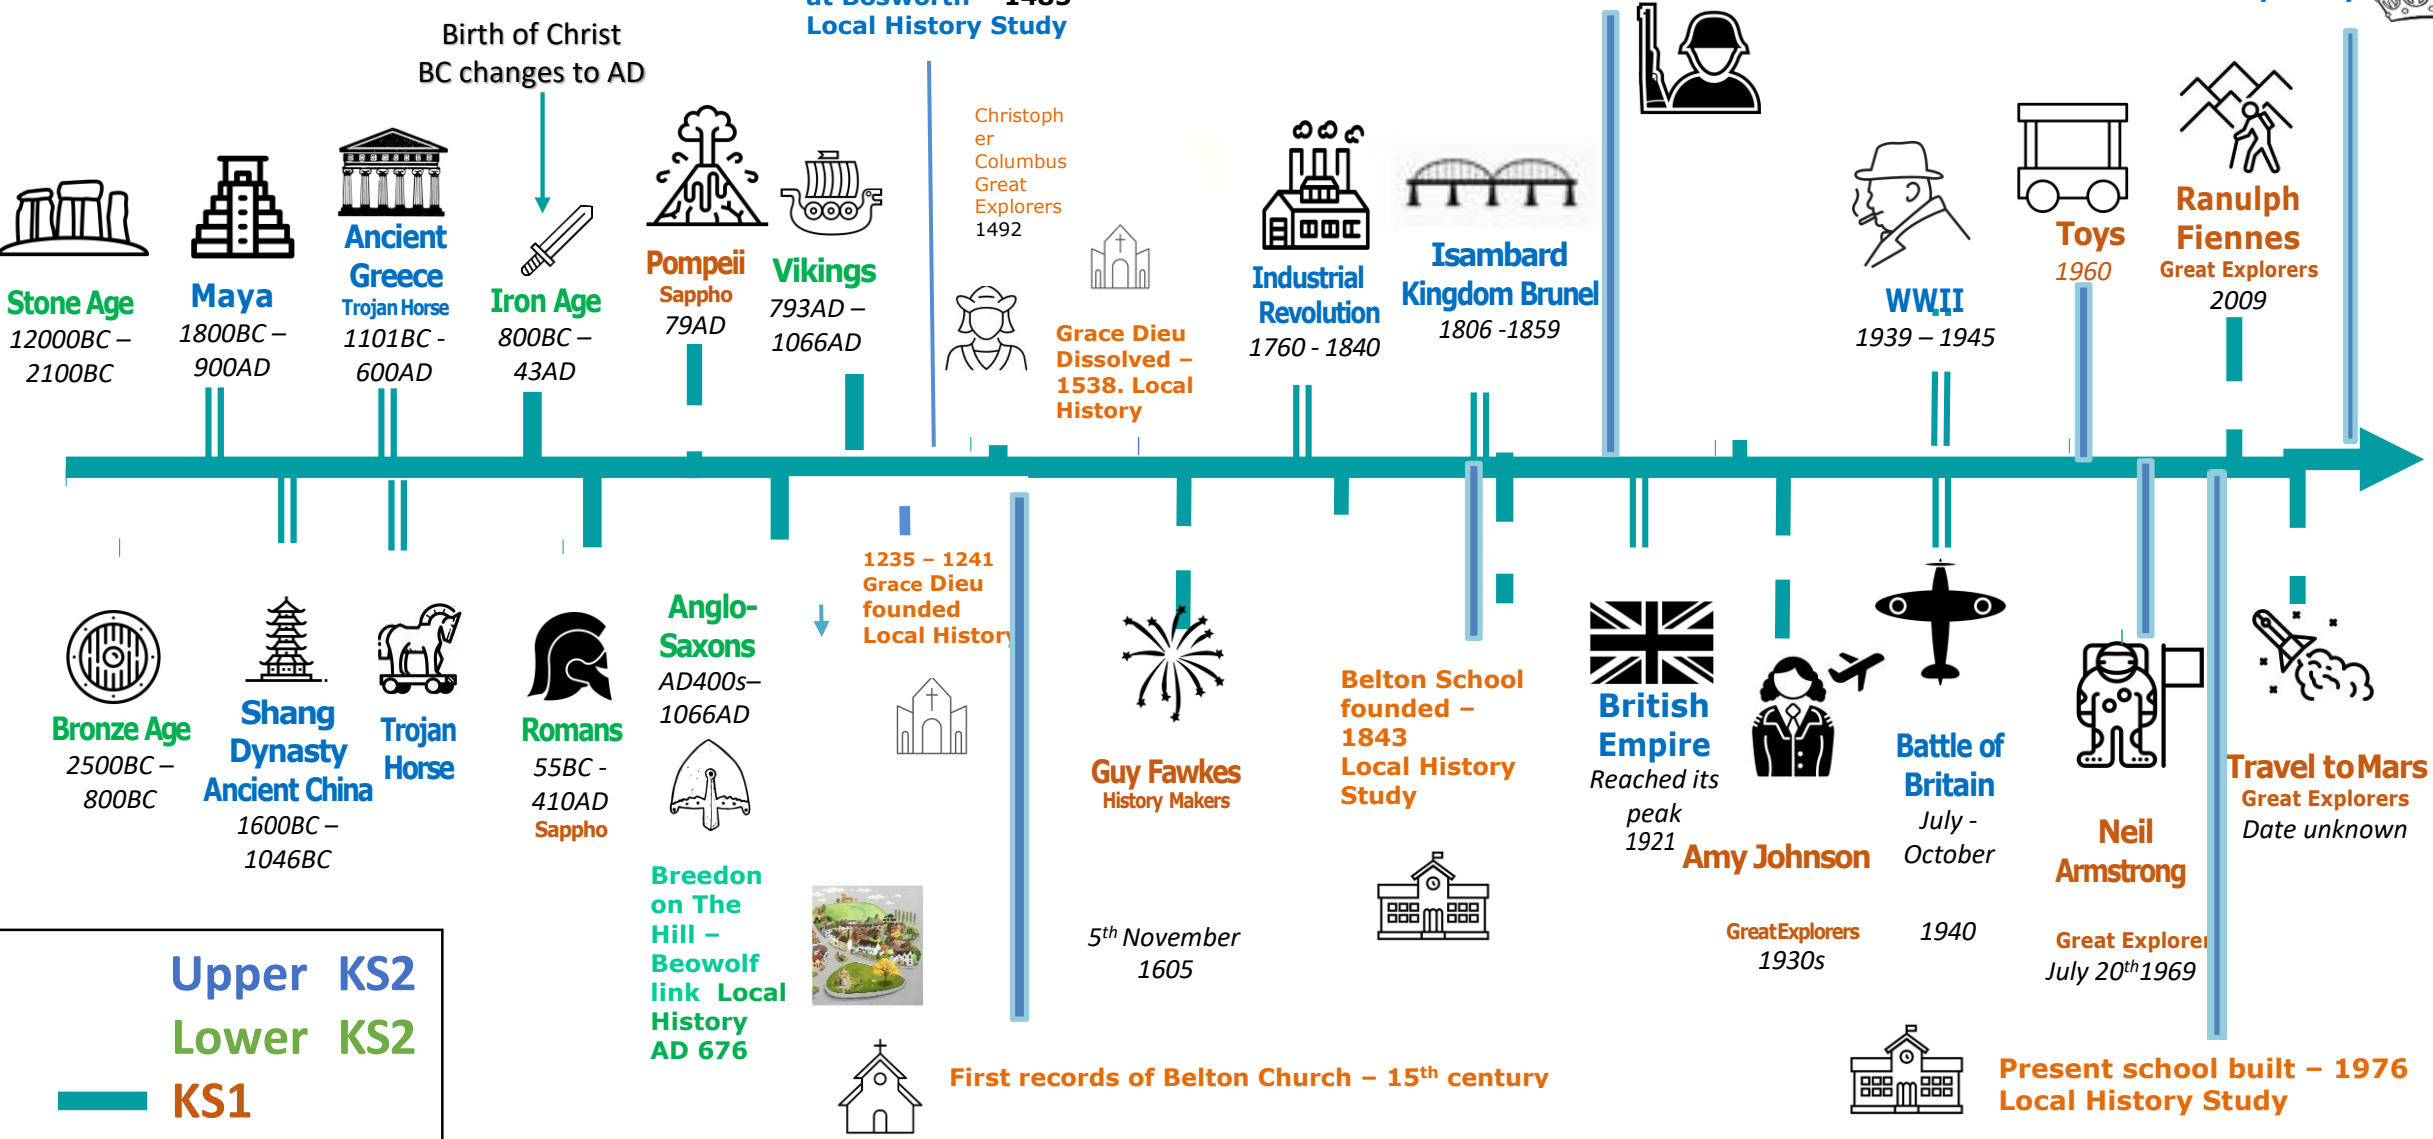

Belton Primary Schools Timeline
Based on the units taught at our school

Upper **KS2**
Lower **KS2**
KS1

Stone Age
12000BC – 2100BC

Maya
1800BC – 900AD

Ancient Greece
Trojan Horse
1101BC – 600AD

Iron Age
800BC – 43AD

Pompeii
Sappho
79AD

Vikings
793AD – 1066AD

Christopher Columbus
Great Explorers
1492

Grace Dieu Dissolved – 1538. Local History

Industrial Revolution
1760 - 1840

Isambard Kingdom Brunel
1806 - 1859

WWI
-Local History
-Charles
1914 - 1918

Trojan Horse

Romans
55BC - 410AD
Sappho

Anglo-Saxons
AD400s– 1066AD

1235 – 1241
Grace Dieu founded
Local History

Guy Fawkes
History Makers
5th November 1605

Belton School founded – 1843
Local History Study

British Empire
Reached its peak 1921

Amy Johnson
Great Explorers 1930s

Battle of Britain
July - October 1940

Neil Armstrong
Great Explorer
July 20th 1969

Travel to Mars
Great Explorers
Date unknown

First records of Belton Church – 15th century